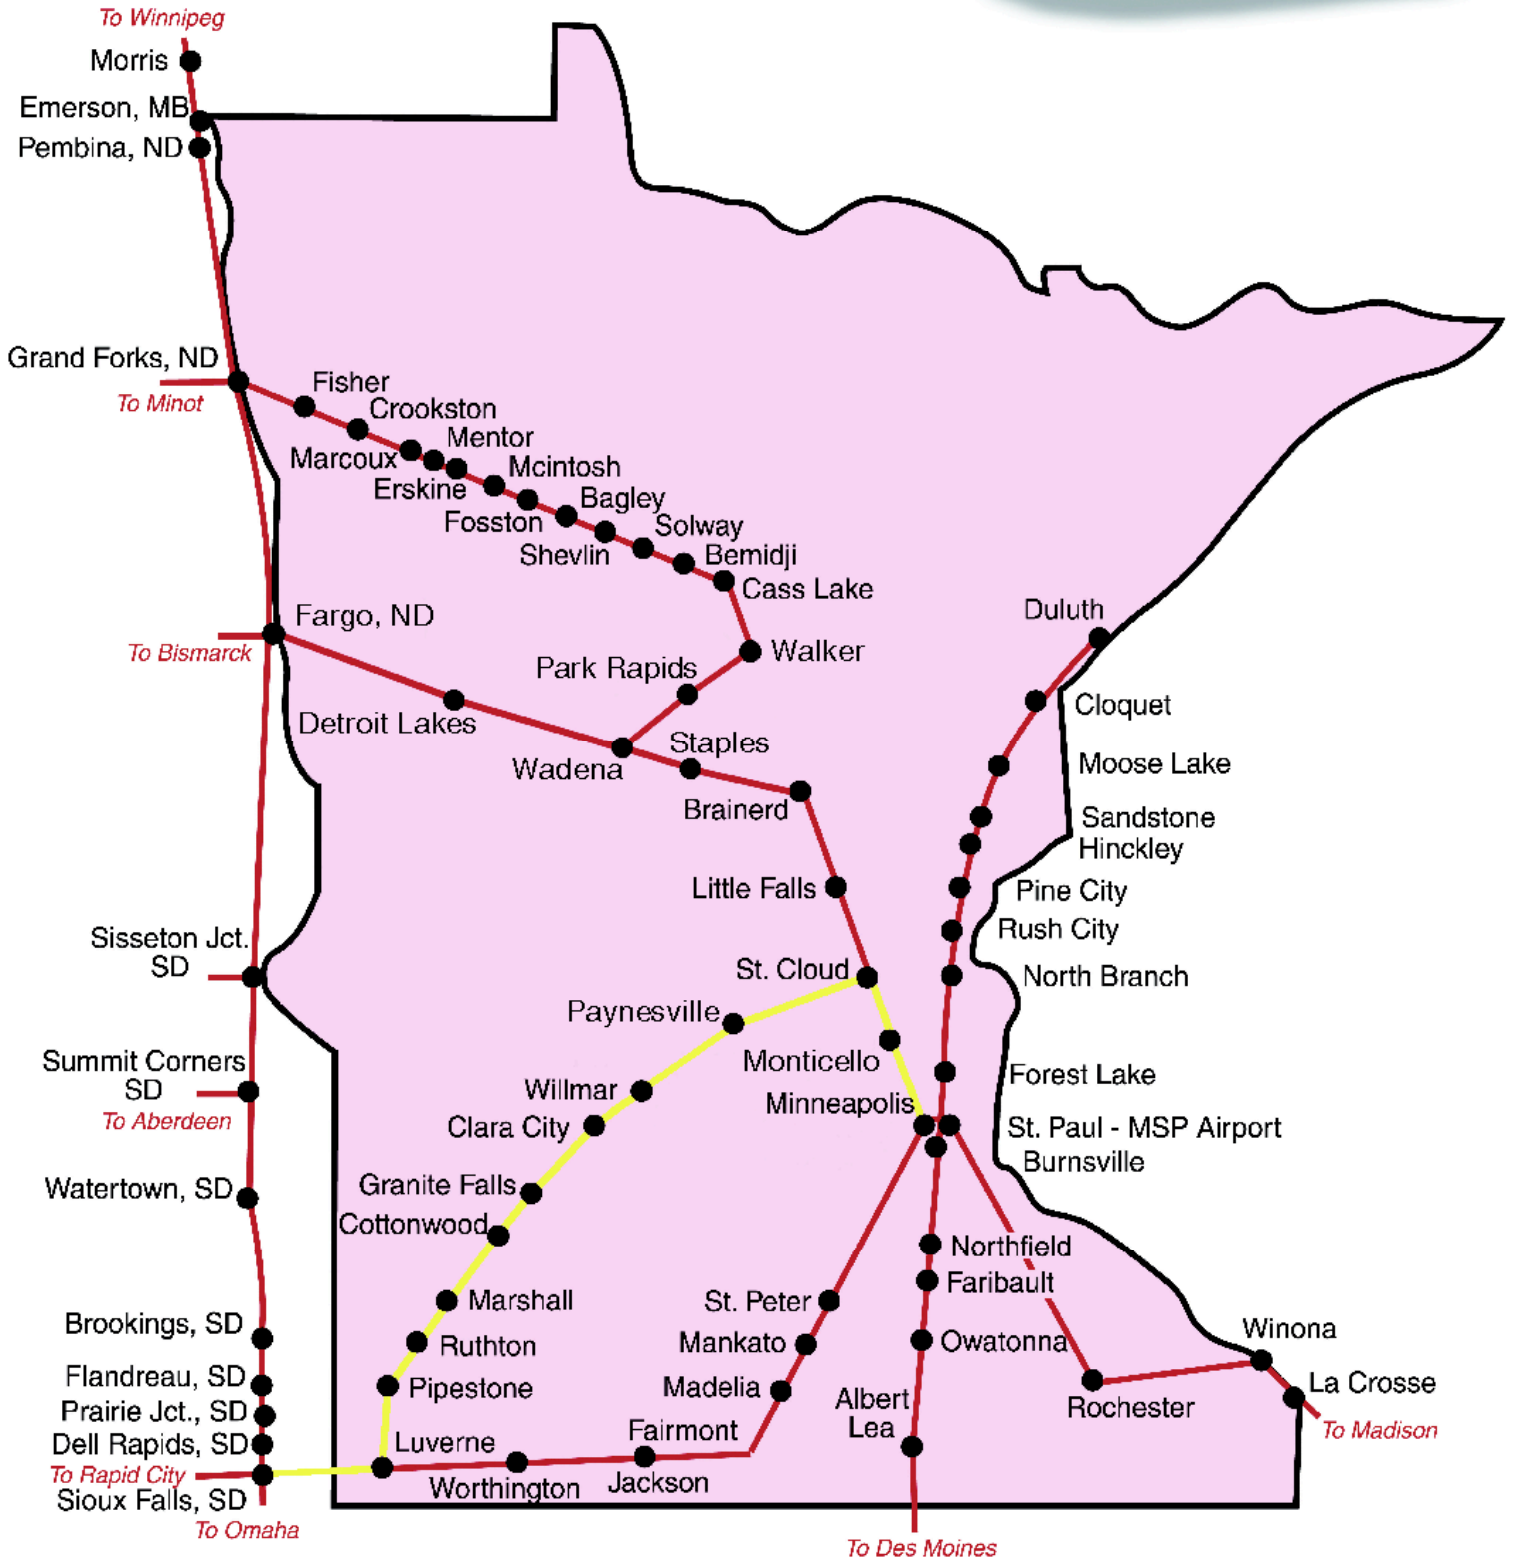

JEFFERSON LINES

Daily Passenger Service Minnesota Bus Route Map

Come Ride With Us

**Work with us to provide passenger connectivity to promote
your local services and your community!**